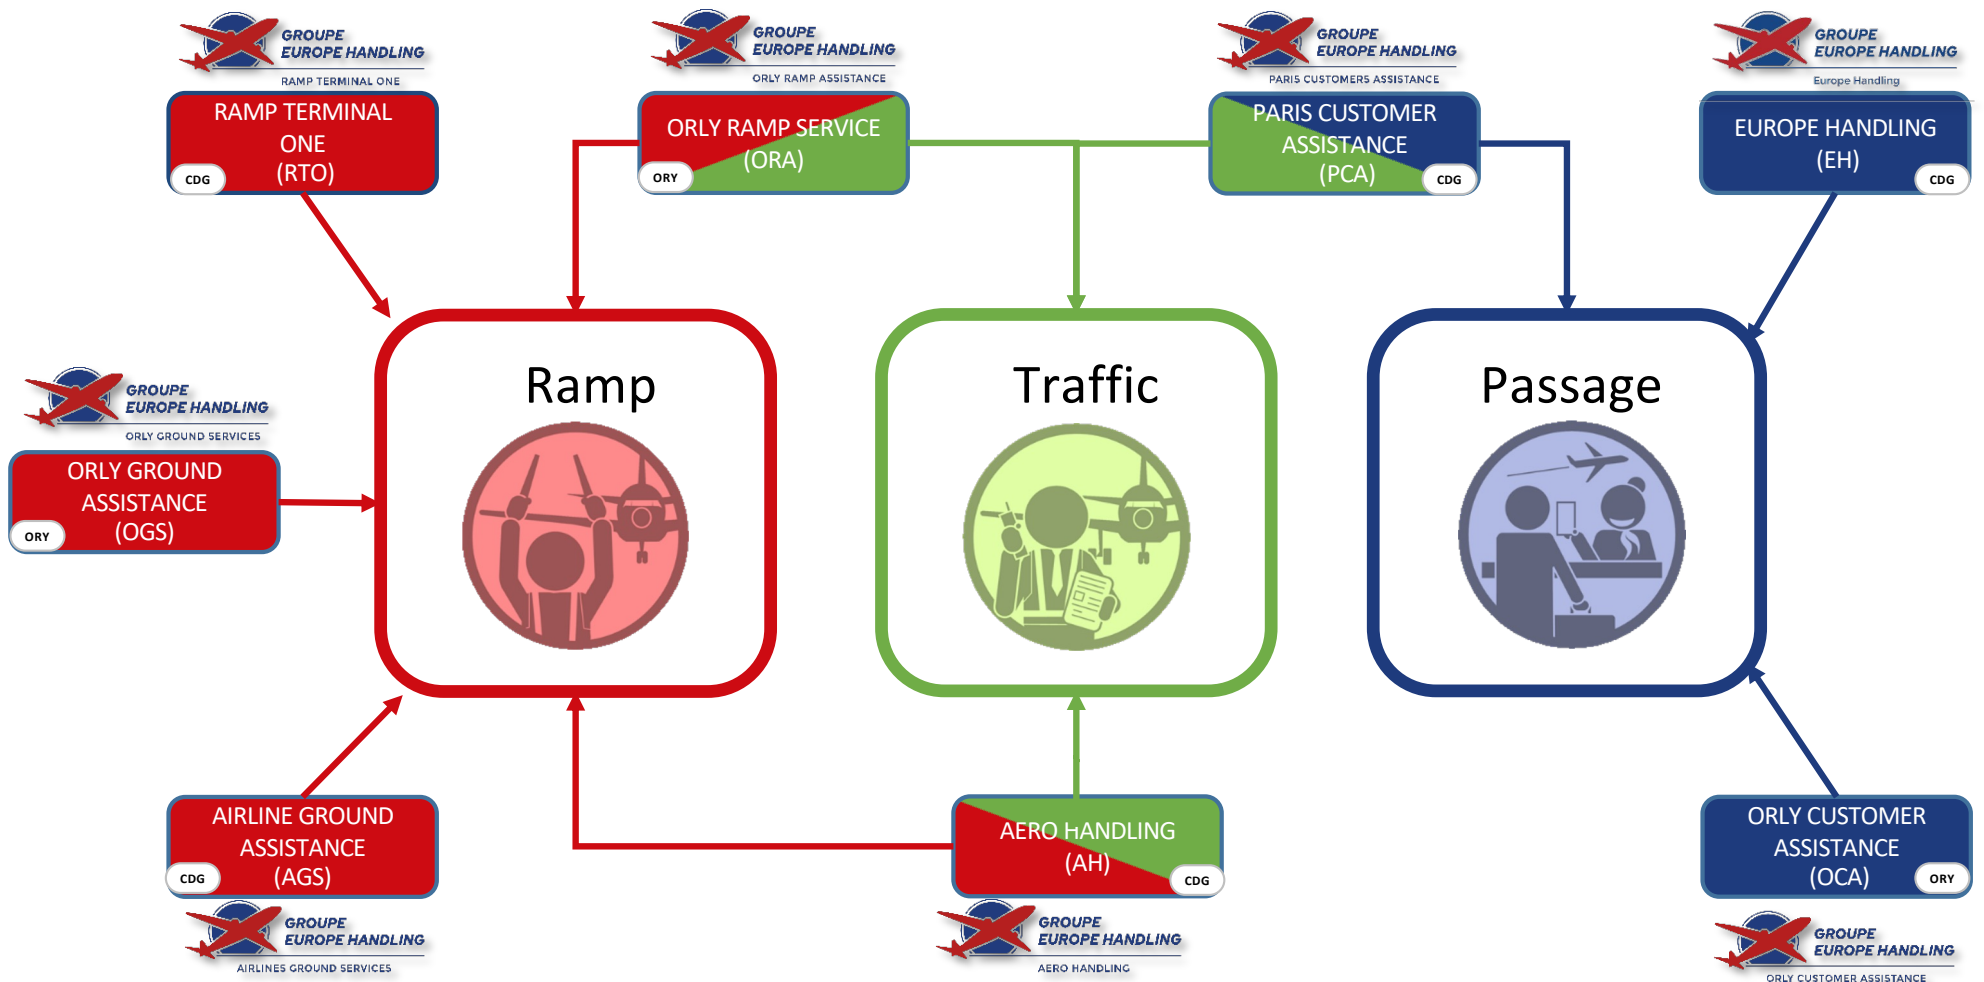

● Current organization of our activities by subsidiaries in Paris ●

In order to provide a complete range of airport services, including Passenger Services, Traffic and Ramp Operations, Baggage Handling, Ramp Cargo and Training, Groupe Europe Handling is made up of several subsidiaries in Paris airports.

These subsidiaries are specialised by type of business in order to offer a diversified service tailored to the needs of our customers.

Current organization of our activities by subsidiaries